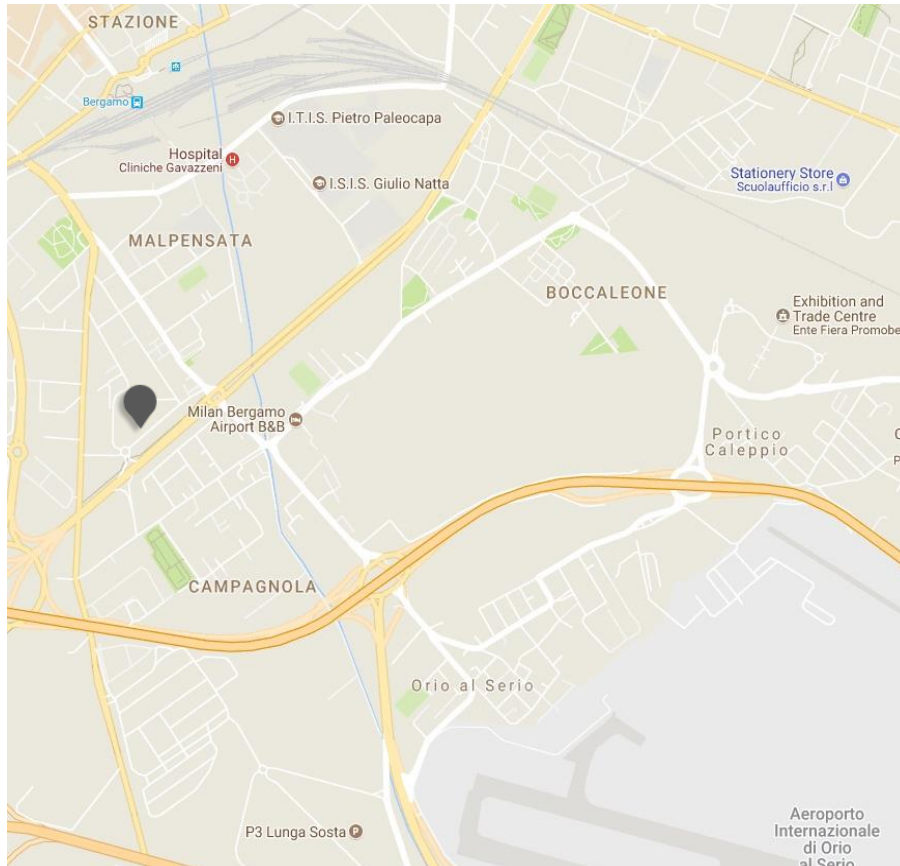

STARHOTELS®

PREMIUM

Cristallo Palace
BERGAMO

Cristallo Palace

BERGAMO

*Inspired by the past,
looking at the future*

Connect with business and culture at the Cristallo Palace, Bergamo. Set on the city's south side, it's easy to reach the motorway, railway station, airport or – in a few minutes – the winding medieval streets of the Città Alta. Inspired by the past but looking to the future, the hotel has seven meeting rooms for up to 450 delegates and 90 bedrooms. And, after a hard day's work, enjoy some indulgence: Cristallo Palace's restaurant L'Antica Perosa is renowned for its exquisite dining and refined ambience.

Cristallo Palace

BERGAMO

Location

In the South of Bergamo, on the ring-road near the area of Porta Nuova. 2 km from the city center and 3 km from the airport.

Distances

Railway station: Km 1

Highway: Km 1

Fairgrounds: