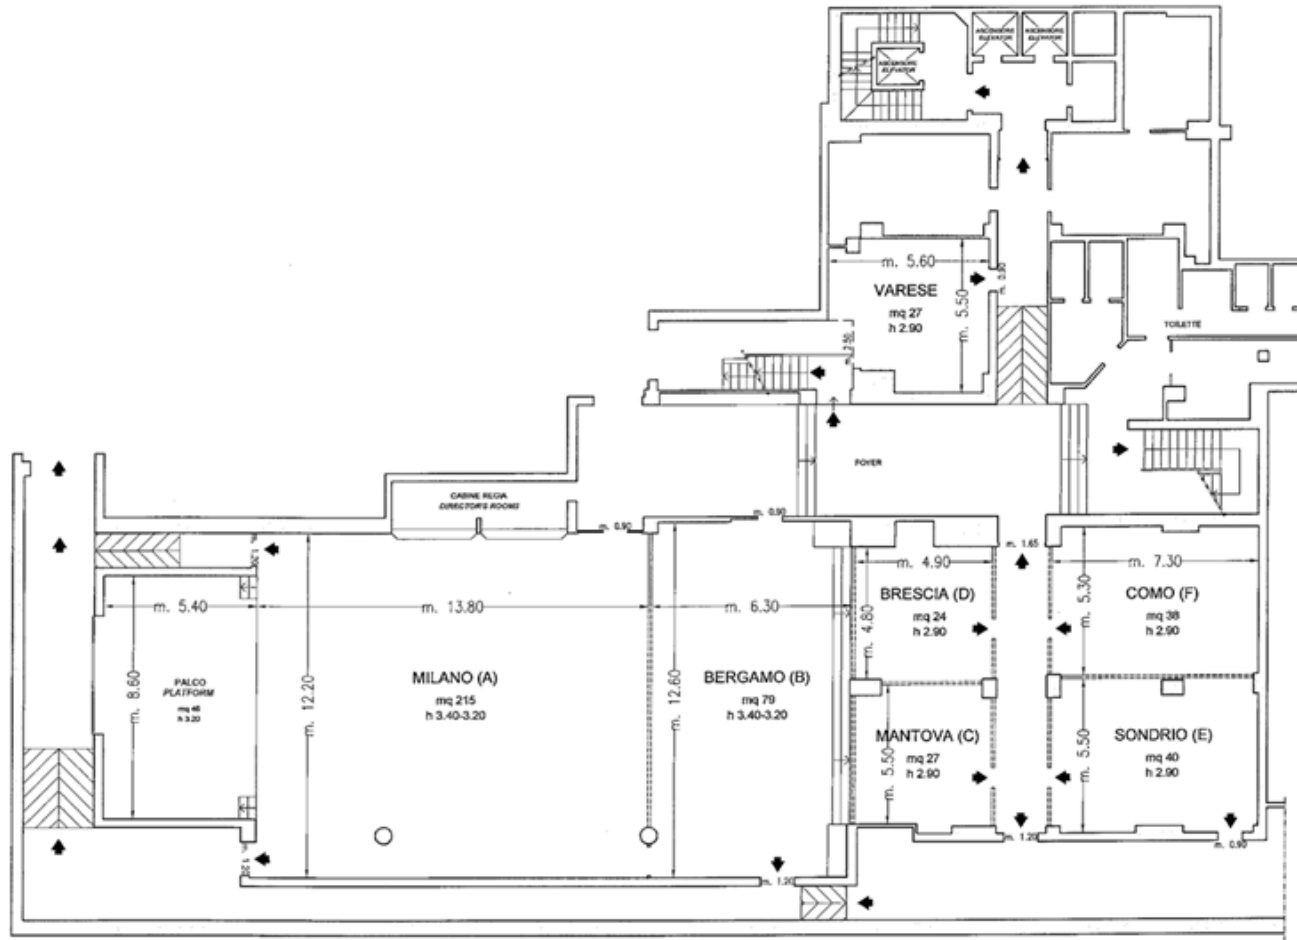

Cristallo Palace

BERGAMO

Meetings & Events

Meeting rooms: 7

Capacity (theatre style): 450 max

Our seven modern meeting rooms for up to 450 people, exhibition spaces and experienced team will help deliver your special event with ease.

Cristallo Palace

BERGAMO

Piano -1 / Basement

◆ Uscite di sicurezza / Emergency Exits

- - - - Finestre / Windows

⋯⋯⋯ Pareti mobili / Modular Walls

□ Colonne / Columns

Cristallo Palace

^o Luce naturale / Daylight

[^] Cabaret style: tavoli diametro cm 80, fino a 4 pax cad o diametro cm 160, fino a 8 pax cad
Diameter tables cm 80, up to 4 pax each or diameter cm 160, up to 8 pax each